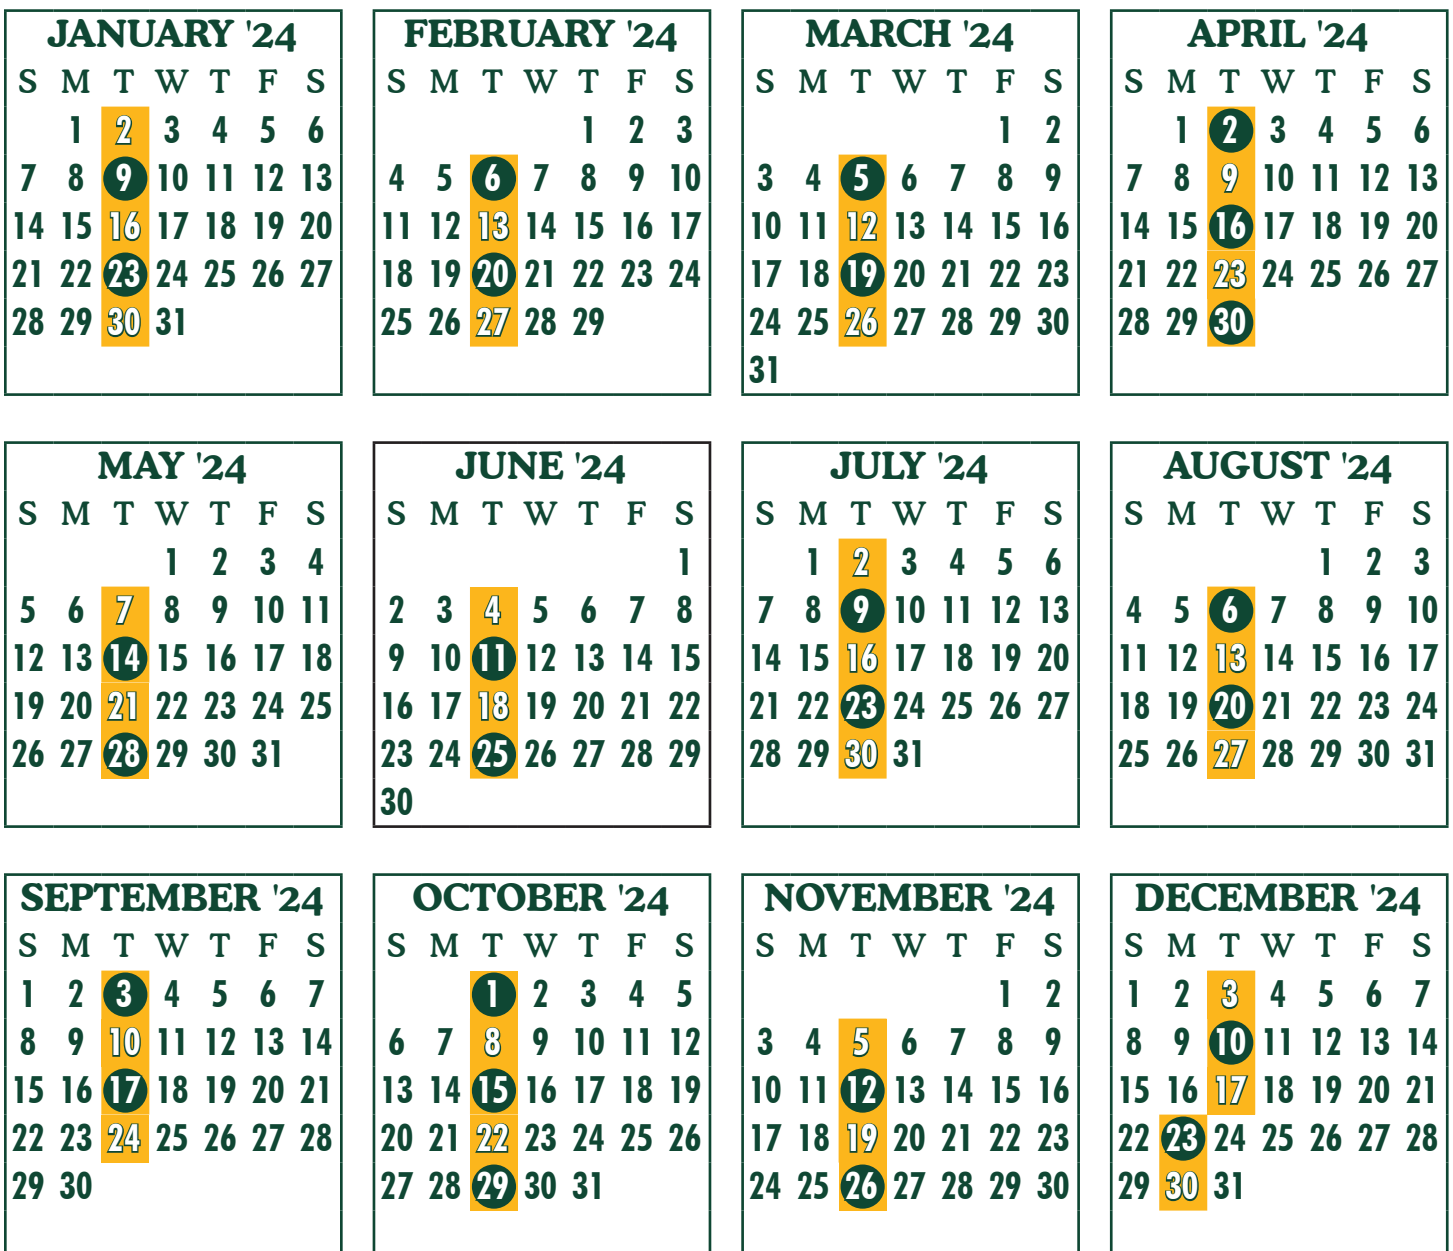

# Your 2024 **Trash** and **Recycling** Collection Schedule

- Carts must be out for pickup by 6:30am.
- Keep carts four feet away from obstructions.
- Avoid setting carts in the street gutter for pickup.

## Tuesday

# Your 2025 **Trash** and **Recycling** Collection Schedule

- Carts must be out for pickup by 6:30am.
- Keep carts four feet away from obstructions.
- Avoid setting carts in the street gutter for pickup.